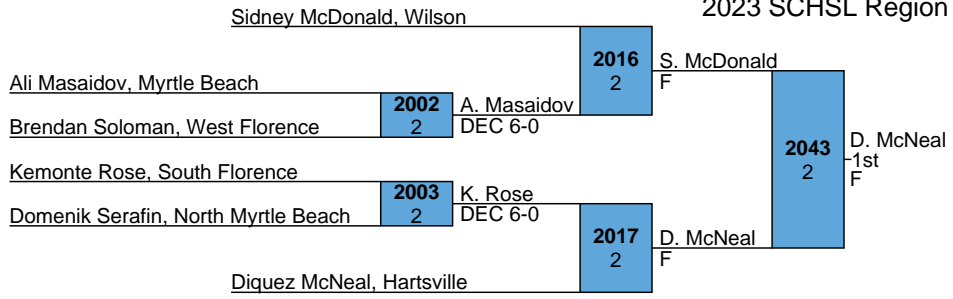

2023 SCHSL Region 6 4A Tournament

HS  
120

2023 SCHSL Region 6 4A Tournament

HS  
126

2023 SCHSL Region 6 4A Tournament

HS  
132

2023 SCHSL Region 6 4A Tournament

HS  
138

2023 SCHSL Region 6 4A Tournament

HS  
145

2023 SCHSL Region 6 4A Tournament

HS  
152

Julius Jenkins, Myrtle Beach

Sanders Watts, Hartsville

Divine Gee, Wilson

Noah Neal, West Florence