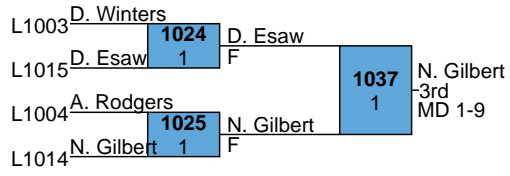

2023 SCHSL Region 6 4A Tournament

HS  
120

2023 SCHSL Region 6 4A Tournament

HS  
126

2023 SCHSL Region 6 4A Tournament

HS  
132

2023 SCHSL Region 6 4A Tournament

HS  
138

2023 SCHSL Region 6 4A Tournament

HS  
145

2023 SCHSL Region 6 4A Tournament

HS  
152

Julius Jenkins, Myrtle Beach

Sanders Watts, Hartsville

Divine Gee, Wilson

Noah Neal, West Florence