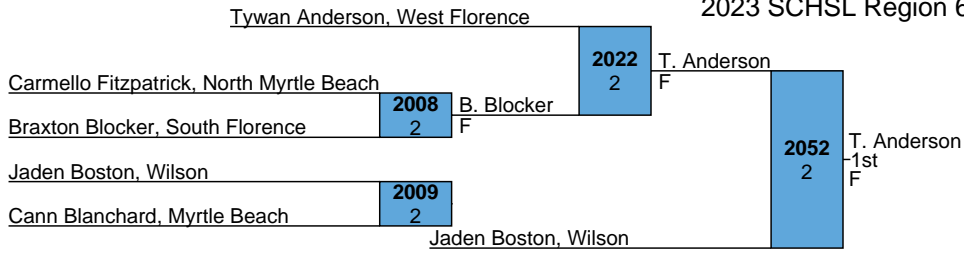

2023 SCHSL Region 6 4A Tournament

HS  
145

2023 SCHSL Region 6 4A Tournament

HS  
152

Julius Jenkins, Myrtle Beach

Sanders Watts, Hartsville

Divine Gee, Wilson

Noah Neal, West Florence

1021a

J. Jenkins  
M FOR

1048a

J. Jenkins  
1st  
F

1021b

N. Neal  
MD 6-15

2023 SCHSL Region 6 4A Tournament

HS

160

L1021a S. Watts

L1021b D. Gee

1046a

D. Gee  
3rd  
M FOR

2023 SCHSL Region 6 4A Tournament

HS  
170

2023 SCHSL Region 6 4A Tournament

HS  
182

2023 SCHSL Region 6 4A Tournament

HS  
195

2023 SCHSL Region 6 4A Tournament

HS  
220

2023 SCHSL Region 6 4A Tournament

HS  
285