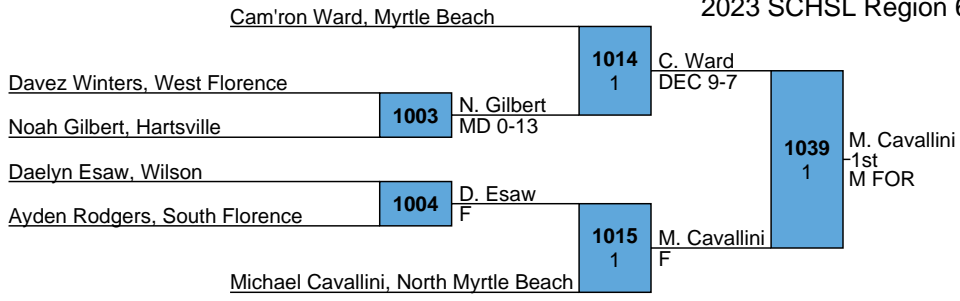

2023 SCHSL Region 6 4A Tournament

HS  
120

2023 SCHSL Region 6 4A Tournament

HS  
126

2023 SCHSL Region 6 4A Tournament

HS  
132

2023 SCHSL Region 6 4A Tournament

HS  
138

2023 SCHSL Region 6 4A Tournament

HS  
145

2023 SCHSL Region 6 4A Tournament

HS  
152

Julius Jenkins, Myrtle Beach

Sanders Watts, Hartsville

Divine Gee, Wilson

Noah Neal, West Florence