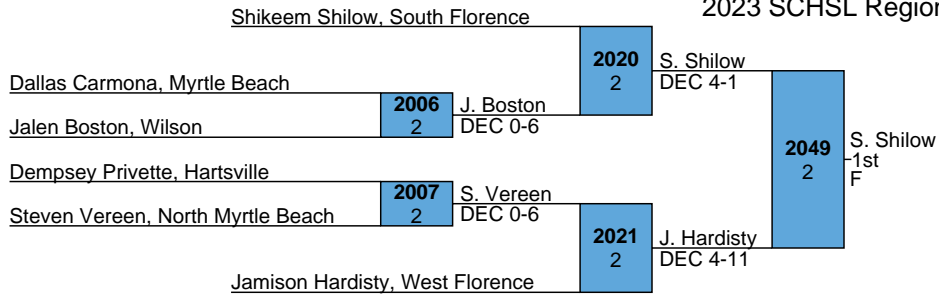

2023 SCHSL Region 6 4A Tournament

HS  
145

2023 SCHSL Region 6 4A Tournament

HS  
152

Julius Jenkins, Myrtle Beach

Sanders Watts, Hartsville

Divine Gee, Wilson

Noah Neal, West Florence

1021a

J. Jenkins  
M FOR

1048a

J. Jenkins  
1st  
F

1021b

N. Neal  
MD 6-15

2023 SCHSL Region 6 4A Tournament

HS