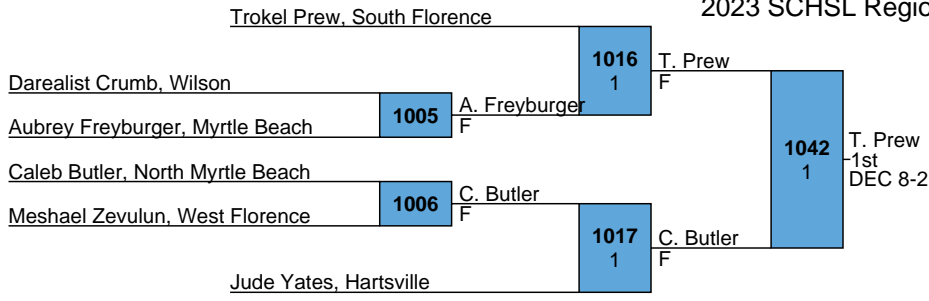

2023 SCHSL Region 6 4A Tournament

HS  
145

2023 SCHSL Region 6 4A Tournament

HS  
152

Julius Jenkins, Myrtle Beach

Sanders Watts, Hartsville

Divine Gee, Wilson

Noah Neal, West Florence

1021a

J. Jenkins  
M FOR

1048a

J. Jenkins  
1st  
F

1021b

N. Neal  
MD 6-15

2023 SCHSL Region 6 4A Tournament

HS

160

L1021a S. Watts

L1021b D. Gee

1046a

D. Gee  
3rd  
M FOR

2023 SCHSL Region 6 4A Tournament

HS  
170

2023 SCHSL Region 6 4A Tournament

HS  
182

2023 SCHSL Region 6 4A Tournament

HS  
195

2023 SCHSL Region 6 4A Tournament

HS  
220

2023 SCHSL Region 6 4A Tournament

HS  
285