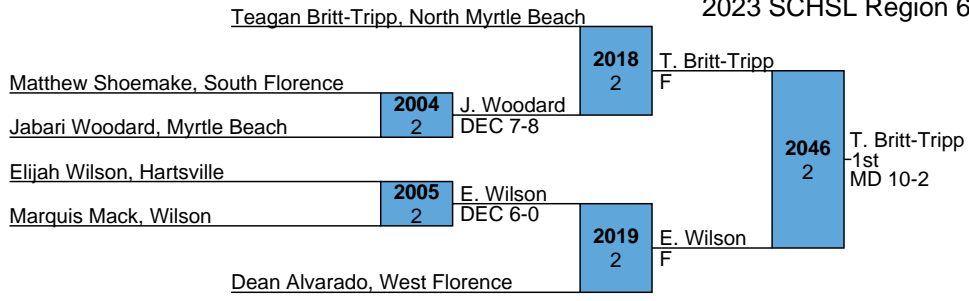

2023 SCHSL Region 6 4A Tournament

HS  
120

2023 SCHSL Region 6 4A Tournament

HS  
126

2023 SCHSL Region 6 4A Tournament

HS  
132

2023 SCHSL Region 6 4A Tournament

HS  
138

2023 SCHSL Region 6 4A Tournament

HS  
145

2023 SCHSL Region 6 4A Tournament

HS  
152

Julius Jenkins, Myrtle Beach

Sanders Watts, Hartsville

Divine Gee, Wilson

Noah Neal, West Florence